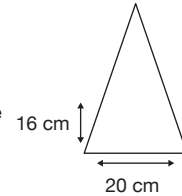

Weight:  
750 grams.

Length Closed:  
100 cm folded.

Length Tip To Tip:  
132 cm coverage.

## Logo Size

Recommended print areas are based on normal print location which is 5cm from the hemline & centred on the panel.

A slightly larger print area may be possible depending on the artwork. Please send an image of what is proposed & we can advise accordingly.