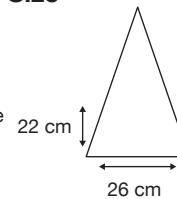

EXECUTIVE AUTO OPEN GOLF

Stock Code: GC-EAGLEAUTO-BTL

- ✓ **Bottle Green**
- ✓ **Polyester Fabric Canopy**
- ✓ **Auto Open Golf Frame**
- ✓ **Wind Resistant**
- ✓ **Metal Shaft**
- ✓ **8 Fibreglass Ribs**
- ✓ **Matt Finished Resin Tips**
- ✓ **Rubber Grip Handle**

Weight:
615 grams.

Length Closed:
96 cm folded.

Length Tip To Tip:
132 cm coverage.

Logo Size

Recommended print areas are based on normal print location which is 5cm from the hemline & centred on the panel.