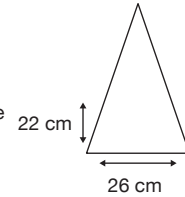

Weight:
550 grams.

Length Closed:
99 cm folded.

Length Tip To Tip:
127 cm coverage.

Logo Size

Recommended print areas are based on normal print location which is 5cm from the hemline & centred on the panel.