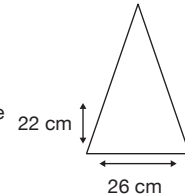

Weight:
550 grams.

Length Closed:
99 cm folded.

Length Tip To Tip:
127 cm coverage.

Logo Size

Recommended print areas are based on normal print location which is 5cm from the hemline & centred on the panel.