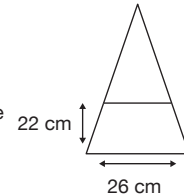

Weight:  
600 grams.

Length Closed:  
100 cm folded.

Length Tip To Tip:  
130 cm coverage.

## Logo Size

Recommended print areas are based on normal print location which is 5cm from the hemline & centred on the panel.

A slightly larger print area may be possible depending on the artwork. Please send an image of what is proposed & we can advise accordingly.