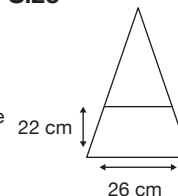

Weight:
600 grams.

Length Closed:
100 cm folded.

Length Tip To Tip:
130 cm coverage.

Logo Size

Recommended print areas are based on normal print location which is 5cm from the hemline & centred on the panel.