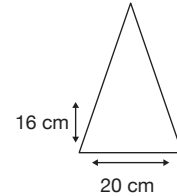

Weight:
350 grams.

Length Closed:
89 cm folded.

Length Tip To Tip:
103 cm coverage.

Logo Size

Recommended print areas are based on normal print location which is 5cm from the hemline & centred on the panel.