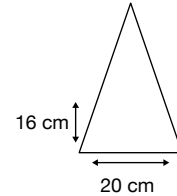

# LARGE COVER

Stock Code: E4-MR167-BTL

- ✓ **Bottle Green**
- ✓ **UPF50+ Pongee Fabric Canopy**
- ✓ **Large Windproof Cover**
- ✓ **Regular Length Manual Open Frame**
- ✓ **Black Fibreglass Shaft**
- ✓ **8 Flexible Fibreglass Ribs**
- ✓ **Decorative Wood Button On Tie Band**
- ✓ **Chunky Wood Handle**

Weight:  
490 grams.

Length Closed:  
101 cm folded.

Length Tip To Tip:  
119 cm coverage.

## Logo Size

Recommended print areas are based on normal print location which is 5cm from the hemline & centred on the panel.

A slightly larger print area may be possible depending on the artwork. Please send an image of what is proposed & we can advise accordingly.