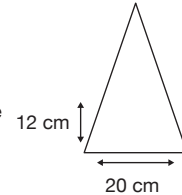

Weight:
365 grams.

Length Closed:
30 cm folded.

Length Tip To Tip:
99 cm coverage.

Logo Size

Recommended print areas are based on normal print location which is 5cm from the hemline & centred on the panel.