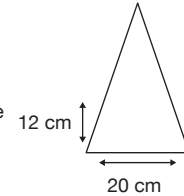

Weight:
415 grams.

Length Closed:
33 cm folded.

Length Tip To Tip:
100 cm coverage.

Logo Size

Recommended print areas are based on normal print location which is 5cm from the hemline & centred on the panel.