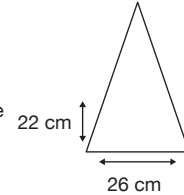

Weight:
445 grams.

Length Closed:
103 cm folded.

Length Tip To Tip:
131 cm coverage.

Logo Size

Recommended print areas are based on normal print location which is 5cm from the hemline & centred on the panel.