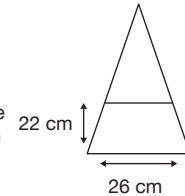

Weight:  
765 grams.

Length Closed:  
101 cm folded.

Length Tip To Tip:  
139 cm coverage.

## Logo Size

Recommended print areas are based on normal print location which is 5cm from the hemline & centred on the panel.

A slightly larger print area may be possible depending on the artwork. Please send an image of what is proposed & we can advise accordingly.