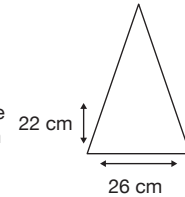

Weight:
615 grams.

Length Closed:
96 cm folded.

Length Tip To Tip:
132 cm coverage.

Logo Size

Recommended print areas are based on normal print location which is 5cm from the hemline & centred on the panel.