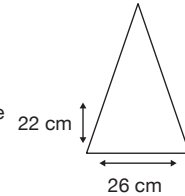

Weight:
550 grams.

Length Closed:
99 cm folded.

Length Tip To Tip:
127 cm coverage.

Logo Size

Recommended print areas are based on normal print location which is 5cm from the hemline & centred on the panel.