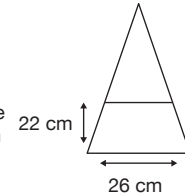

Weight:
600 grams.

Length Closed:
100 cm folded.

Length Tip To Tip:
130 cm coverage.

Logo Size

Recommended print areas are based on normal print location which is 5cm from the hemline & centred on the panel.