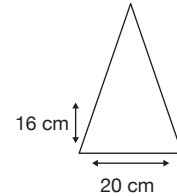

# PREMIUM AUTO OPEN

Stock Code: 4484CHAR

- ✓ Charcoal Grey
- ✓ 190T Nylon Canopy
- ✓ Auto Open Frame
- ✓ Lacquered Wooden Shaft
- ✓ 8 Metal Ribs
- ✓ 8 Metal Tips
- ✓ Lacquered Wooden Hook Handle

Weight:  
380 grams.

Length Closed:  
88 cm folded.

Length Tip To Tip:  
106 cm coverage.

## Logo Size

Recommended print areas are based on normal print location which is 5cm from the hemline & centred on the panel.

A slightly larger print area may be possible depending on the artwork. Please send an image of what is proposed & we can advise accordingly.