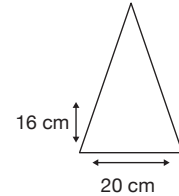

Weight:  
435 grams.

Length Closed:  
89 cm folded.

Length Tip To Tip:  
104 cm coverage.

## Logo Size

Recommended print areas are based on normal print location which is 5cm from the hemline & centred on the panel.

A slightly larger print area may be possible depending on the artwork. Please send an image of what is proposed & we can advise accordingly.