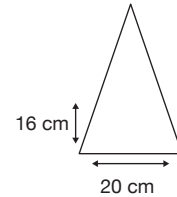

Weight:  
350 grams.

Length Closed:  
89 cm folded.

Length Tip To Tip:  
103 cm coverage.

## Logo Size

Recommended print areas are based on normal print location which is 5cm from the hemline & centred on the panel.

A slightly larger print area may be possible depending on the artwork. Please send an image of what is proposed & we can advise accordingly.