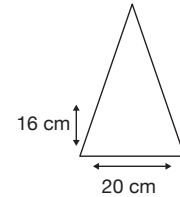

OUTSIDE-IN INVERTED

Stock Code: A8-LR860-BLK-GRY

- ✓ **Outside In Inverted Double Cover**
- ✓ **Black/Grey**
- ✓ **UPF50+ Pongee Fabric Cover**
- ✓ **Manual Open Walking Length Frame**
- ✓ **Fibreglass Shaft**
- ✓ **8 Flexible Fibreglass Ribs**
- ✓ **European Style Tips**
- ✓ **Smooth C-Shaped Handle**

Weight:
545 grams.

Length Closed:
80 cm folded.

Length Tip To Tip:
107 cm coverage.

Logo Size

Recommended print areas are based on normal print location which is 5cm from the hemline & centred on the panel.