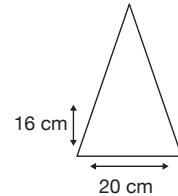

OUTSIDE-IN INVERTED

Stock Code: A8-LRP860-PARIS

- ✓ **Outside In Inverted Double Cover**
- ✓ **Black/Paris Cityscape Print**
- ✓ **UPF50+ Pongee Fabric Cover**
- ✓ **Manual Open Walking Length Frame**
- ✓ **Fibreglass Shaft**
- ✓ **8 Flexible Fibreglass Ribs**
- ✓ **European Style Tips**
- ✓ **Smooth C-Shaped Handle**

Weight:
545 grams.

Length Closed:
80 cm folded.

Length Tip To Tip:
107 cm coverage.

Logo Size

Recommended print areas are based on normal print location which is 5cm from the hemline & centred on the panel.