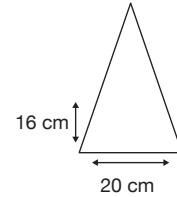

LARGE COVER

Stock Code: E4-MR167-CHAR

- ✓ Charcoal Grey
- ✓ UPF50+ Pongee Fabric Canopy
- ✓ Large Windproof Cover
- ✓ Regular Length Manual Open Frame
- ✓ Black Fibreglass Shaft
- ✓ 8 Flexible Fibreglass Ribs
- ✓ Decorative Wood Button On Tie Band
- ✓ Chunky Wood Handle

Weight:
490 grams.

Length Closed:
101 cm folded.

Length Tip To Tip:
119 cm coverage.

Logo Size

Recommended print areas are based on normal print location which is 5cm from the hemline & centred on the panel.