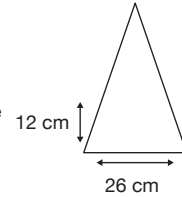

GOLF-SIZED COVER AUTO OPEN FOLDING

Stock Code: 7721NVY

- ✓ **Dark Navy**
- ✓ **Nylon Fabric Canopy**
- ✓ **Golf-Sized Auto Open Folding Frame**
- ✓ **2 Fold Metal Shaft**
- ✓ **8 Fibreglass & Metal Ribs**
- ✓ **Straight Wooden Handle**
- ✓ **Wrist Strap**
- ✓ **Matching Cuff Case**

Weight:
590 grams.

Length Closed:
53 cm folded.

Length Tip To Tip:
126 cm coverage.

Logo Size

Recommended print areas are based on normal print location which is 5cm from the hemline & centred on the panel.