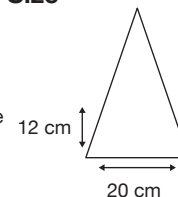

# MINI MAXI

Stock Code: A1-LF827-NVY

- ✓ **Navy**
- ✓ **UPF50+ Pongee Fabric Canopy**
- ✓ **Mini Maxi Manual Folding Frame**
- ✓ **8 Metal & Fibreglass Ribs**
- ✓ **3 Fold Metal Shaft**
- ✓ **Safety Release Button**
- ✓ **Matching Colour Handle**
- ✓ **Matching Cuff Case**

Weight:  
290 grams.

Length Closed:  
26 cm folded.

Length Tip To Tip:  
96 cm coverage.

## Logo Size

Recommended print areas are based on normal print location which is 5cm from the hemline & centred on the panel.

A slightly larger print area may be possible depending on the artwork. Please send an image of what is proposed & we can advise accordingly.