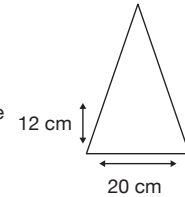

Weight:
270 grams.

Length Closed:
25 cm folded.

Length Tip To Tip:
99 cm coverage.

Logo Size

Recommended print areas are based on normal print location which is 5cm from the hemline & centred on the panel.