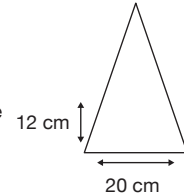

Weight:
275 grams.

Length Closed:
25 cm folded.

Length Tip To Tip:
100 cm coverage.

Logo Size

Recommended print areas are based on normal print location which is 5cm from the hemline & centred on the panel.