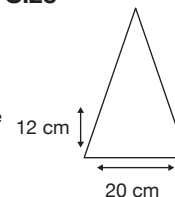

Weight:
365 grams.

Length Closed:
30 cm folded.

Length Tip To Tip:
99 cm coverage.

Logo Size

Recommended print areas are based on normal print location which is 5cm from the hemline & centred on the panel.