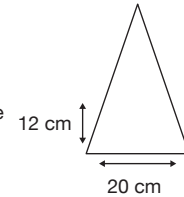

Weight:
370 grams.

Length Closed:
31 cm folded.

Length Tip To Tip:
100 cm coverage.

Logo Size

Recommended print areas are based on normal print location which is 5cm from the hemline & centred on the panel.