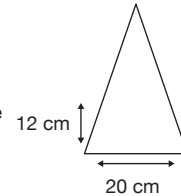

Weight:  
380 grams.

Length Closed:  
29 cm folded.

Length Tip To Tip:  
99 cm coverage.

## Logo Size

Recommended print areas are based on normal print location which is 5cm from the hemline & centred on the panel.

A slightly larger print area may be possible depending on the artwork. Please send an image of what is proposed & we can advise accordingly.