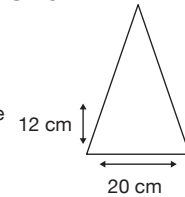

Weight:
295 grams.

Length Closed:
26 cm folded.

Length Tip To Tip:
99 cm coverage.

Logo Size

Recommended print areas are based on normal print location which is 5cm from the hemline & centred on the panel.