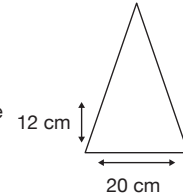

Weight:  
430 grams.

Length Closed:  
33 cm folded.

Length Tip To Tip:  
97 cm coverage.

## Logo Size

Recommended print areas are based on normal print location which is 5cm from the hemline & centred on the panel.

A slightly larger print area may be possible depending on the artwork. Please send an image of what is proposed & we can advise accordingly.