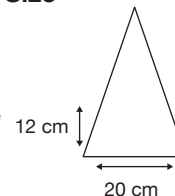

Weight:
430 grams.

Length Closed:
33 cm folded.

Length Tip To Tip:
97 cm coverage.

Logo Size

Recommended print areas are based on normal print location which is 5cm from the hemline & centred on the panel.