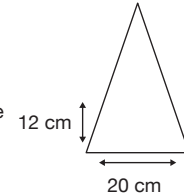

Weight:
325 grams.

Length Closed:
28 cm folded.

Length Tip To Tip:
96 cm coverage.

Logo Size

Recommended print areas are based on normal print location which is 5cm from the hemline & centred on the panel.