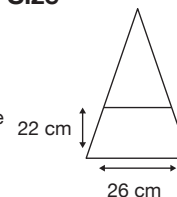

Weight:
600 grams.

Length Closed:
100 cm folded.

Length Tip To Tip:
124 cm coverage.

Logo Size

Recommended print areas are based on normal print location which is 5cm from the hemline & centred on the panel.