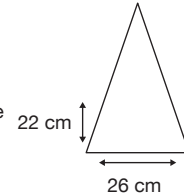

Weight:
555 grams.

Length Closed:
105 cm folded.

Length Tip To Tip:
132 cm coverage.

Logo Size

Recommended print areas are based on normal print location which is 5cm from the hemline & centred on the panel.