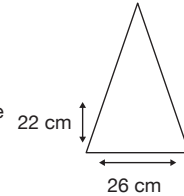

Weight:  
555 grams.

Length Closed:  
105 cm folded.

Length Tip To Tip:  
132 cm coverage.

## Logo Size

Recommended print areas are based on normal print location which is 5cm from the hemline & centred on the panel.

A slightly larger print area may be possible depending on the artwork. Please send an image of what is proposed & we can advise accordingly.