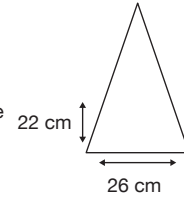

Weight:
555 grams.

Length Closed:
105 cm folded.

Length Tip To Tip:
132 cm coverage.

Logo Size

Recommended print areas are based on normal print location which is 5cm from the hemline & centred on the panel.