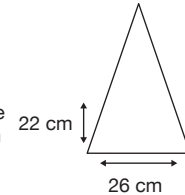

Weight:
650 grams.

Length Closed:
102 cm folded.

Length Tip To Tip:
133 cm coverage.

Logo Size

Recommended print areas are based on normal print location which is 5cm from the hemline & centred on the panel.