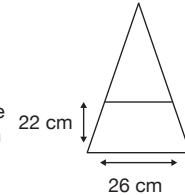

Weight:
765 grams.

Length Closed:
101 cm folded.

Length Tip To Tip:
139 cm coverage.

Logo Size

Recommended print areas are based on normal print location which is 5cm from the hemline & centred on the panel.