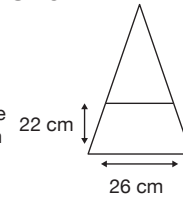

HURRICANE CHORD REINFORCED VENTED

Stock Code: G3-HURRICANE-INK

- ✓ Ink Navy
- ✓ UPF50+ Treated Pongee Fabric Canopy
- ✓ Windproof Vented Manual Open Golf Frame
- ✓ Chord Reinforced Interior for Extra Strength
- ✓ Fibreglass Shaft
- ✓ 8 Fully Flexible Fibreglass Ribs
- ✓ Black Tip Cup
- ✓ Hurricane branded Rubber Handle
- ✓ Matching Protective Case

Weight:
750 grams.

Length Closed:
101 cm folded.

Length Tip To Tip:
141 cm coverage.

Logo Size

Recommended print areas are based on normal print location which is 5cm from the hemline & centred on the panel.