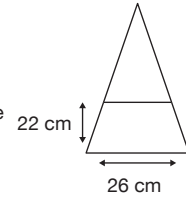

Weight:
750 grams.

Length Closed:
101 cm folded.

Length Tip To Tip:
141 cm coverage.

Logo Size

Recommended print areas are based on normal print location which is 5cm from the hemline & centred on the panel.