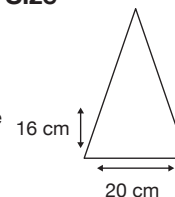

Weight:
750 grams.

Length Closed:
100 cm folded.

Length Tip To Tip:
132 cm coverage.

Logo Size

Recommended print areas are based on normal print location which is 5cm from the hemline & centred on the panel.