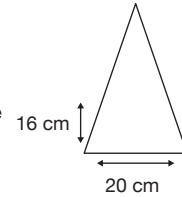

Weight:
440 grams.

Length Closed:
93 cm folded.

Length Tip To Tip:
122 cm coverage.

Logo Size

Recommended print areas are based on normal print location which is 5cm from the hemline & centred on the panel.