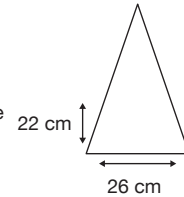

MANUAL OPEN BASIC GOLF

Stock Code: GC-BSCEAGLE-NVY

- ✓ **Navy**
- ✓ **Polyester Fabric Canopy**
- ✓ **Manual Open Golf Frame**
- ✓ **Wind Resistant**
- ✓ **Metal Shaft**
- ✓ **8 Fibreglass Ribs**
- ✓ **Matt Finished Resin Tips**
- ✓ **Rubberized Finished Handle**

Weight:
475 grams.

Length Closed:
94 cm folded.

Length Tip To Tip:
129 cm coverage.

Logo Size

Recommended print areas are based on normal print location which is 5cm from the hemline & centred on the panel.