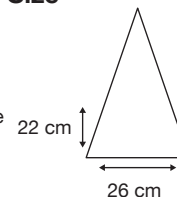

Weight:
615 grams.

Length Closed:
96 cm folded.

Length Tip To Tip:
132 cm coverage.

Logo Size

Recommended print areas are based on normal print location which is 5cm from the hemline & centred on the panel.