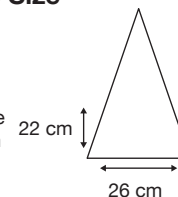

Weight:
615 grams.

Length Closed:
96 cm folded.

Length Tip To Tip:
132 cm coverage.

Logo Size

Recommended print areas are based on normal print location which is 5cm from the hemline & centred on the panel.