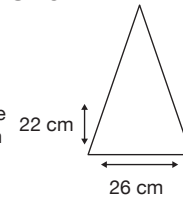

Weight:
590 grams.

Length Closed:
96 cm folded.

Length Tip To Tip:
132 cm coverage.

Logo Size

Recommended print areas are based on normal print location which is 5cm from the hemline & centred on the panel.