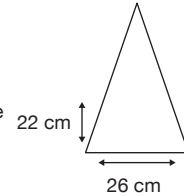

Weight:
550 grams.

Length Closed:
99 cm folded.

Length Tip To Tip:
127 cm coverage.

Logo Size

Recommended print areas are based on normal print location which is 5cm from the hemline & centred on the panel.