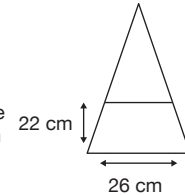

Weight:
595 grams.

Length Closed:
101 cm folded.

Length Tip To Tip:
128 cm coverage.

Logo Size

Recommended print areas are based on normal print location which is 5cm from the hemline & centred on the panel.