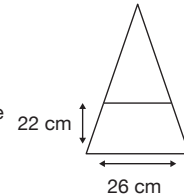

Weight:
600 grams.

Length Closed:
100 cm folded.

Length Tip To Tip:
130 cm coverage.

Logo Size

Recommended print areas are based on normal print location which is 5cm from the hemline & centred on the panel.