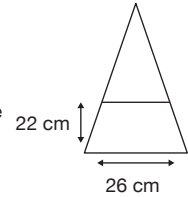

Weight:  
600 grams.

Length Closed:  
100 cm folded.

Length Tip To Tip:  
130 cm coverage.

## Logo Size

Recommended print areas are based on normal print location which is 5cm from the hemline & centred on the panel.

A slightly larger print area may be possible depending on the artwork. Please send an image of what is proposed & we can advise accordingly.